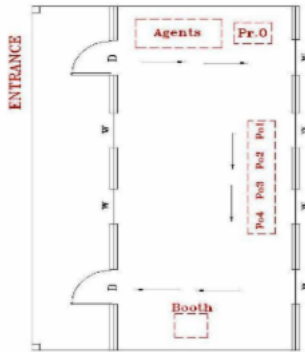

Nazri Naksha

Google Map View

Polling Station Building Front View

Polling Station Front View

Cad View

Key MAP View

- (a) Landmark
- (b) Road name
- (c) Traffic Flow