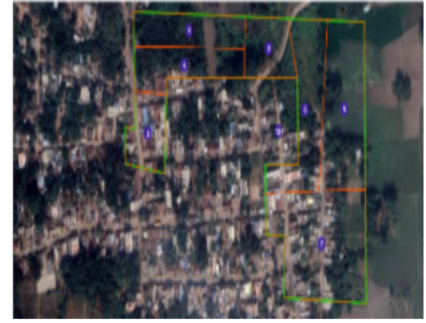

Nazri Naksha

Google Map View