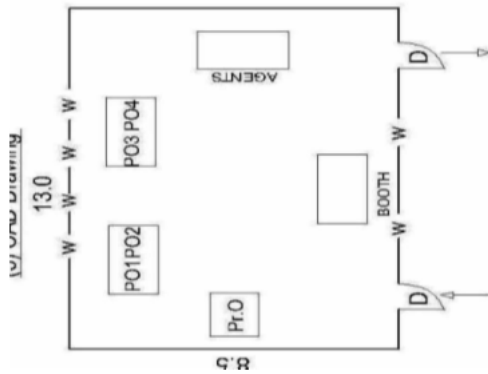

Nazri Naksha

Google Map View