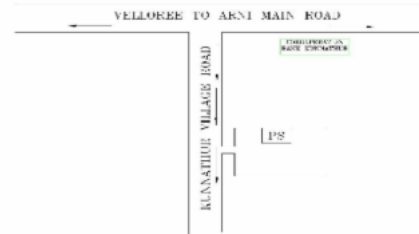

Cad View

Key MAP View

- {a} Landmark
- {b} Road name
- {c} Traffic Flow