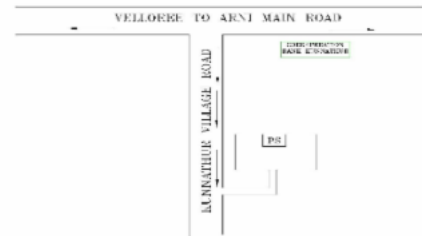

Key MAP View

- (a) Landmark
- (b) Road name
- (c) Traffic Flow