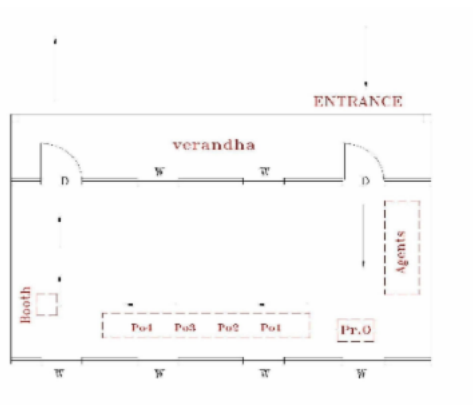

Nazri Naksha

Google Map View

Polling Station Building Front View

Polling Station Front View

Cad View

Key MAP View