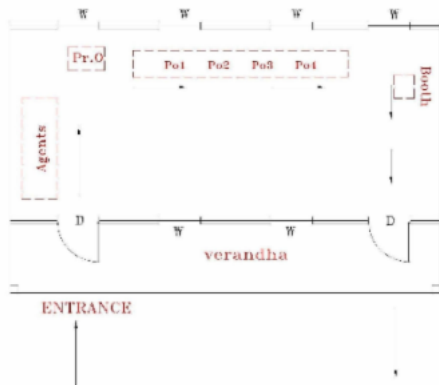

Nazri Naksha

Google Map View

Cad View

- (a) Landmark
- (b) Road name
- (c) Traffic Flow