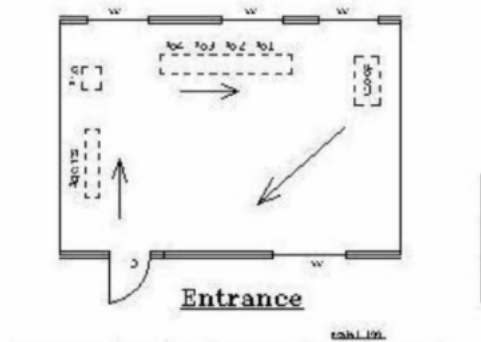

Nazri Naksha

Google Map View