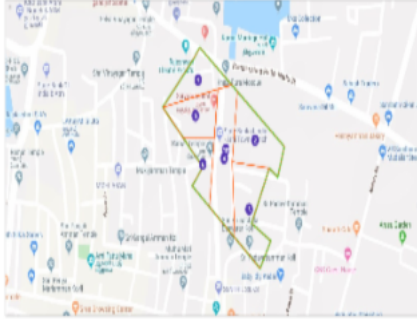

Nazri Naksha

Google Map View