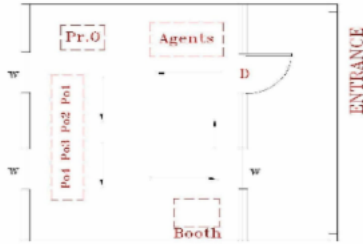

Nazri Naksha

Google Map View

- (a) Landmark
- (b) Road name
- (c) Traffic Flow