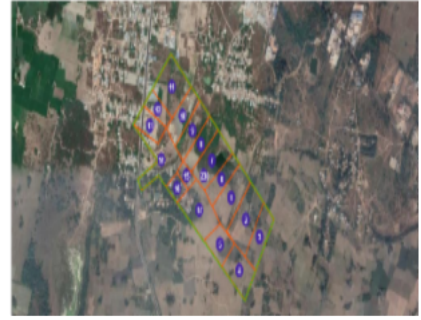

Nazri Naksha

Google Map View