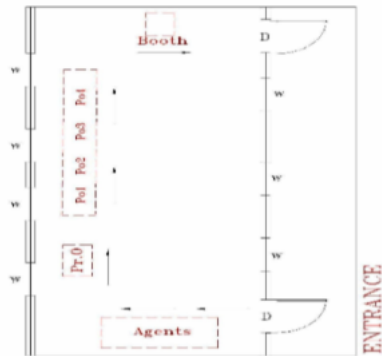

Cad View

Key MAP View

- (a) Landmark
- (b) Road name
- (c) Traffic Flow