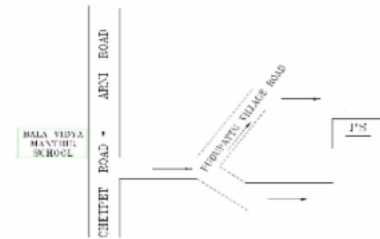

Key MAP View

- (a) Landmark
- (b) Road name
- (c) Traffic flow