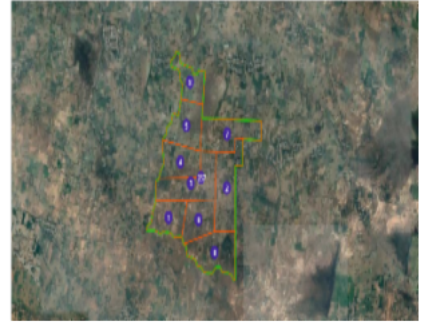

Nazri Naksha

Google Map View