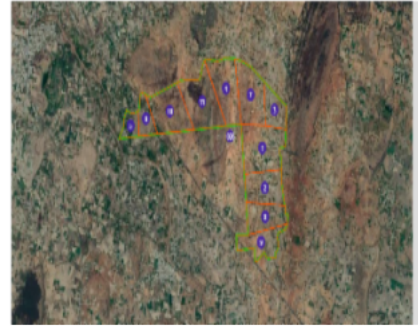

Nazri Naksha

Google Map View