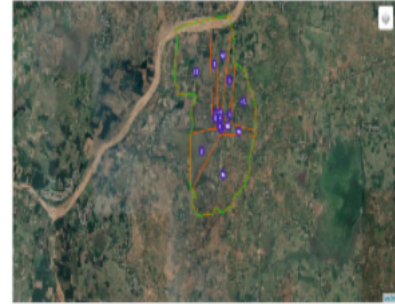

Nazri Naksha

Google Map View