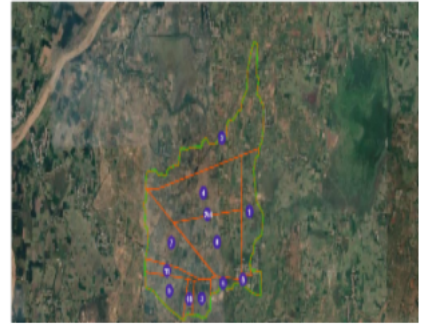

Nazri Naksha

Google Map View