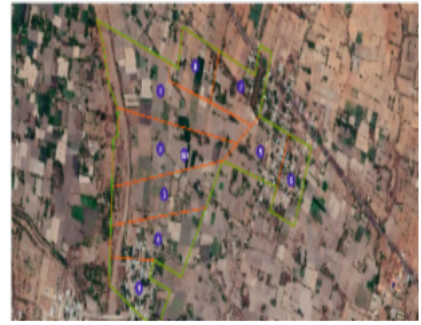

Nazri Naksha

Google Map View