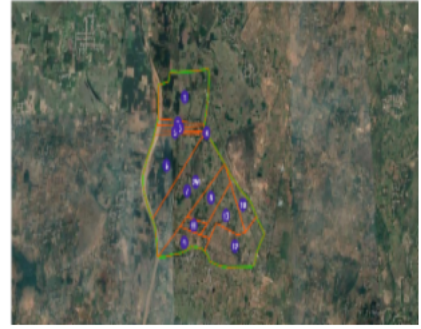

Nazri Naksha

Google Map View