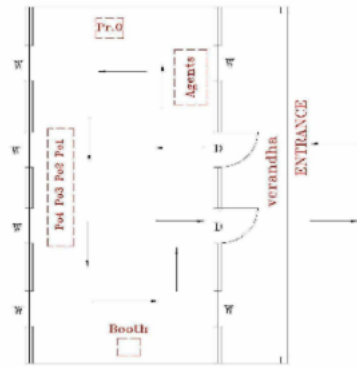

Cad View

Key MAP View

- (a) Landmark
- (b) Road name
- (c) Traffic Flow