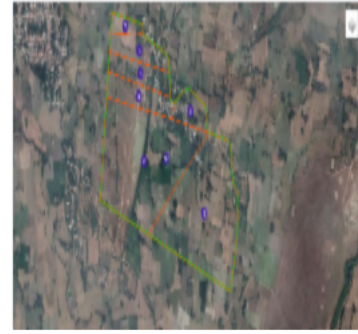

Nazri Naksha

Google Map View