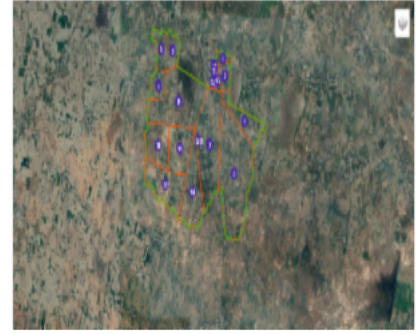

Nazri Naksha

Google Map View