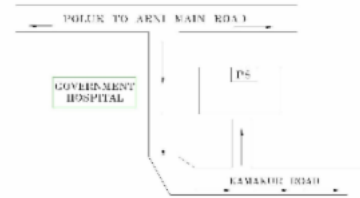

Key MAP View

- (a) Landmark
- (b) Road name
- (c) Traffic Flow

SHRINE
THIRUMALA
MANSAPATI