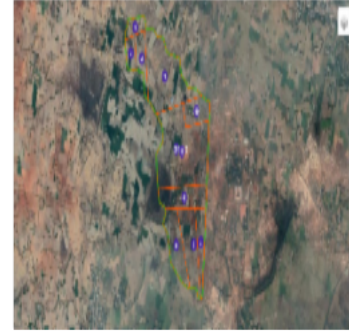

Nazri Naksha

Google Map View