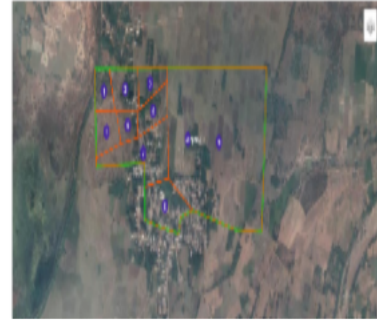

Nazri Naksha

Google Map View

- (a) Landmark
- (b) Road name
- (c) Traffic Flow