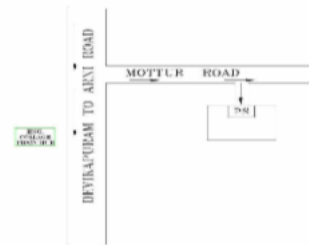

Key MAP View

- (a) Landmark
- (b) Road name
- (c) Traffic Flow