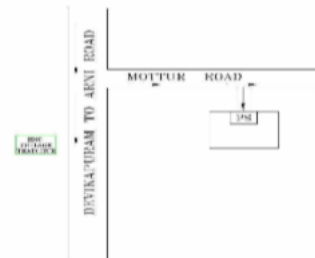

Key MAP View

- (a) Landmark
- (b) Road name
- (c) Traffic Flow