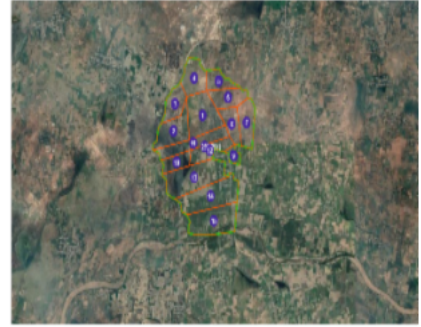

Nazri Naksha

Google Map View

- (a) Landmark
- (b) Road name
- (c) Traffic Flow