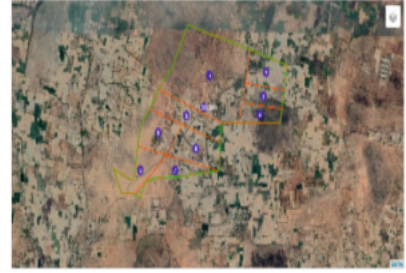

Nazri Naksha

Google Map View