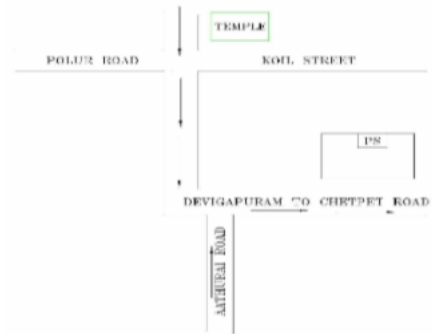

Cad View

Key MAP View

- (a) Landmark
- (b) Road Name
- (c) Traffic Flow