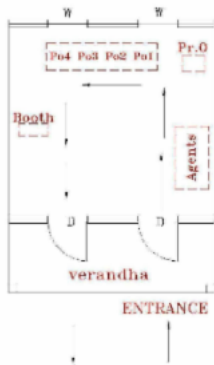

Cad View

Key MAP View

- (a) Landmark
- (b) Road Name
- (c) Traffic Flow