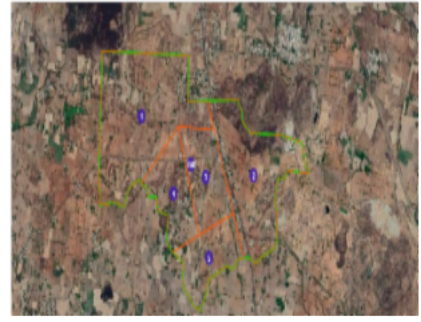

Nazri Naksha

Google Map View