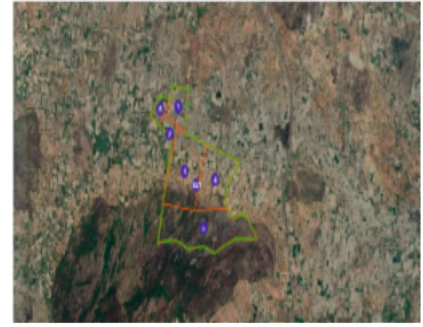

Nazri Naksha

Google Map View