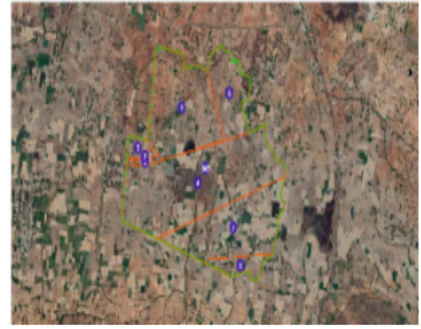

Nazri Naksha

Google Map View