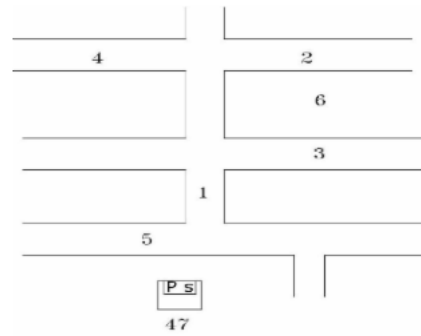

Cad View

Key MAP View

- (a) Landmark
- (b) Road name
- (c) Traffic Flow