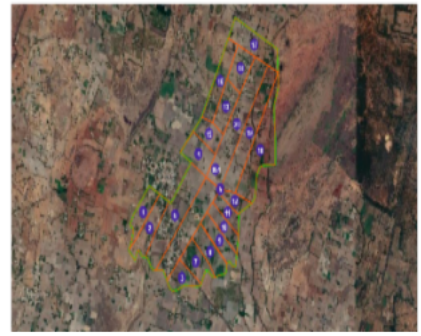

Nazri Naksha

Google Map View