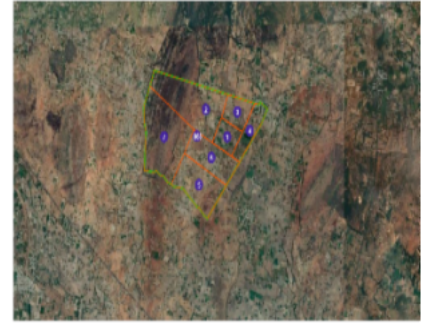

Nazri Naksha

Google Map View