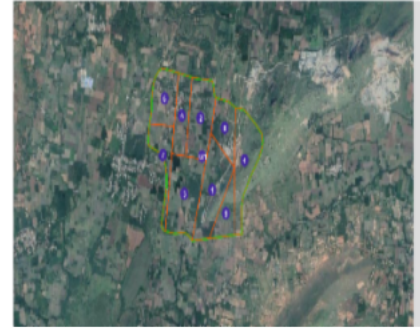

Nazri Naksha

Google Map View