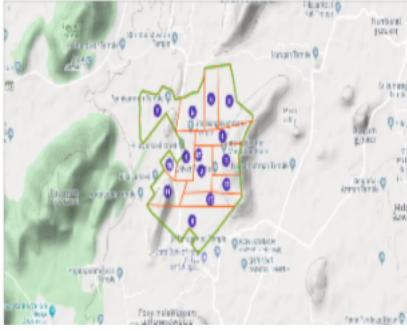

Nazri Naksha

Google Map View