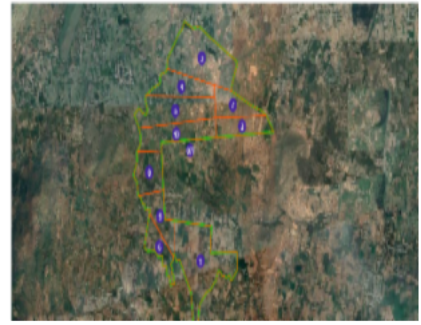

Polling Station Front View

Nazri Naksha

Google Map View