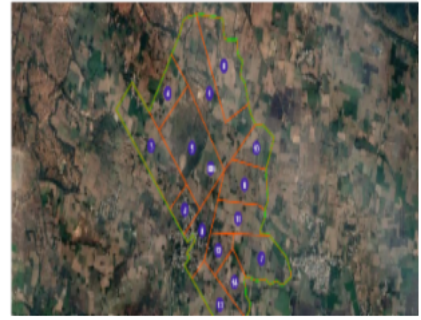

Nazri Naksha

Google Map View