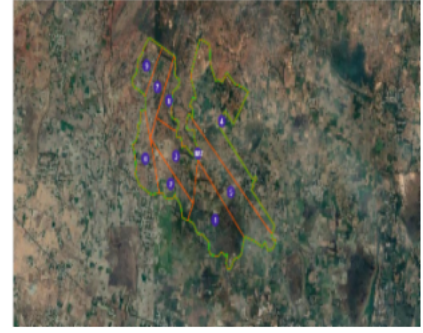

Nazri Naksha

Google Map View