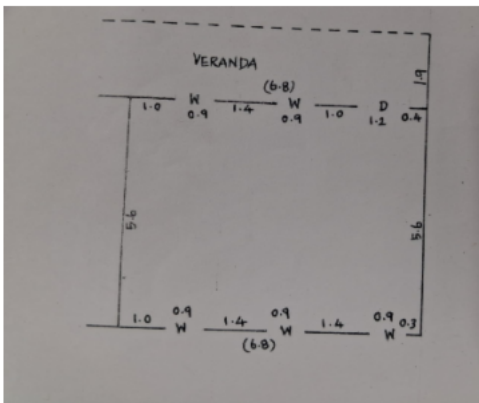

Nazri Naksha

Google Map View

Polling Station Building Front View

Polling Station Front View

Cad View

Key MAP View