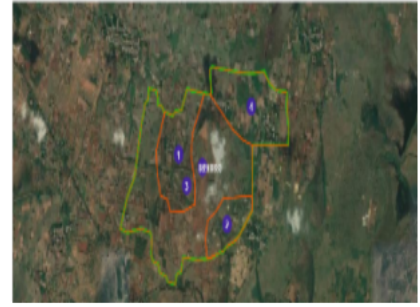

Nazri Naksha

Google Map View