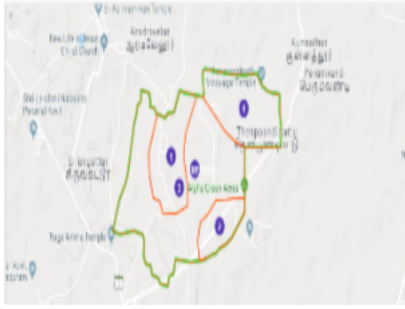

Nazri Naksha

Google Map View