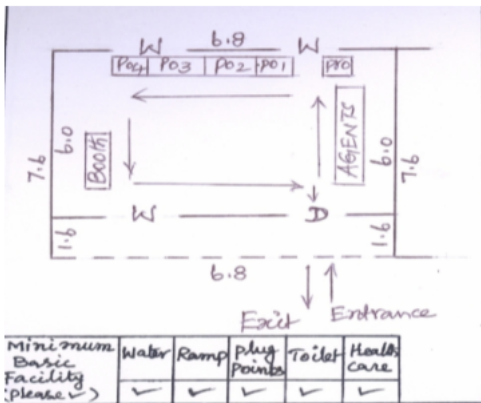

Nazri Naksha

Google Map View

Polling Station Building Front View

Polling Station Front View

Cad View

Key MAP View