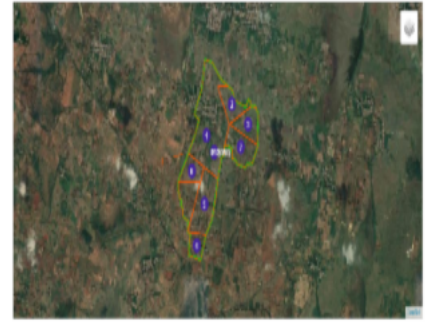

Nazri Naksha

Google Map View