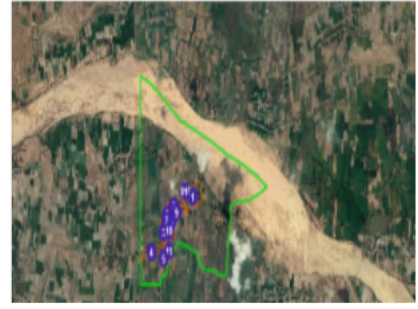

Nazri Naksha

Google Map View