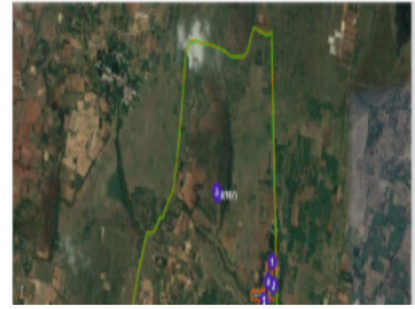

Nazri Naksha

Google Map View