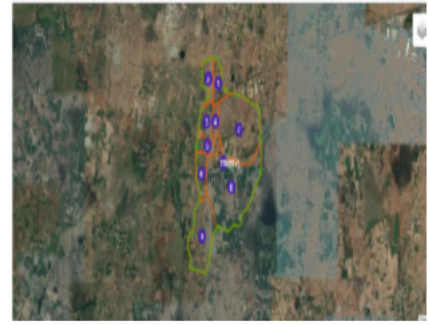

Nazri Naksha

Google Map View