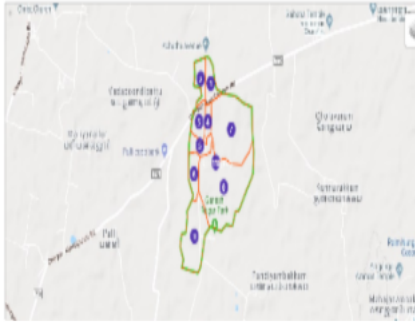

Nazri Naksha

Google Map View