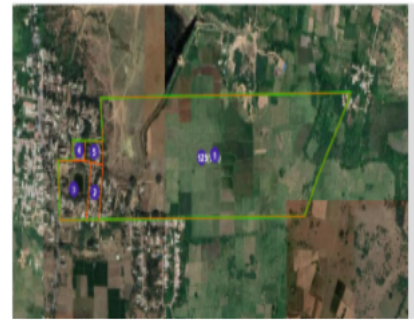

Nazri Naksha

Google Map View