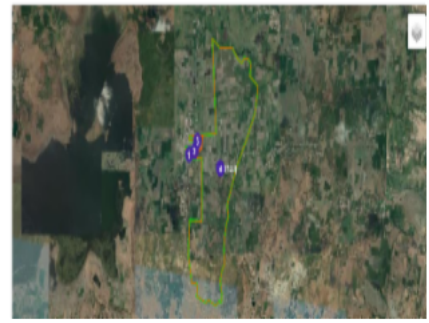

Nazri Naksha

Google Map View